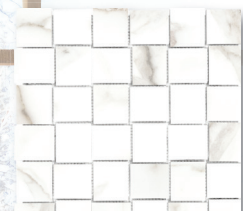

LUCCA

RECTIFIED

FIELD TILE

Calacatta

Volakis

Crema Marfil

Dolomite

Onyx

Statuario

2x2 Calacatta Basketweave Mosaic

2x2 Crema Marfil Basketweave Mosaic

2x2 Onyx Basketweave Mosaic

3" Hex Calacatta Hexagon Mosaic

3" Hex Crema Marfil Hexagon Mosaic

3" Hex Dolomite Hexagon Mosaic

3" Hex Onyx Hexagon Mosaic

3" Hex Statuario Hexagon Mosaic

3" Hex Volakis Hexagon Mosaic

Shown: Calacatta 12x24 Matte

SPECIFICATIONS

| | |
|-----------------|----------------------------------|
| Application | Floor & Wall |
| Visual | Marble |
| Type | Rectified Porcelain |
| Slip Resistant | No |
| PEI Rating | 3 (Polished), 4 (Matte) |
| Frost Resistant | Yes |
| Shade Variation | Slight/Medium |
| Screens/Faces | 12x24 (12), 24x48 (6), 24x24 (8) |