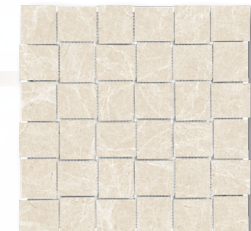

FIELD TILE

Calacatta

Volakis

Crema Marfil

Dolomite

Onyx

Statuario

2x2 Calacatta Basketweave Mosaic

2x2 Crema Marfil Basketweave Mosaic

2x2 Dolomite Basketweave Mosaic

2x2 Onyx Basketweave Mosaic

2x2 Statuario Basketweave Mosaic

2x2 Volakis Basketweave Mosaic

3" Hex Calacatta Hexagon Mosaic

3" Hex Crema Marfil Hexagon Mosaic

3" Hex Dolomite Hexagon Mosaic

3" Hex Onyx Hexagon Mosaic

3" Hex Statuario Hexagon Mosaic

3" Hex Volakis Hexagon Mosaic

Shown: Calacatta 12x24 Matte

SPECIFICATIONS

Application	Floor & Wall
Visual	Marble
Type	Rectified Porcelain
Slip Resistant	No
PEI Rating	3 (Polished), 4 (Matte)
Frost Resistant	Yes
Shade Variation	Slight/Medium
Screens/Faces	12x24 (12), 24x48 (6), 24x24 (8)