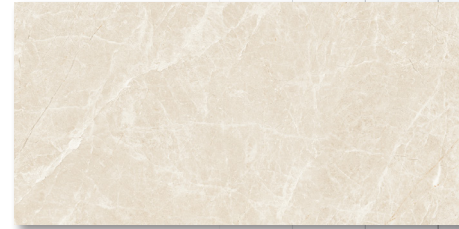

FIELD TILE

Calacatta

Volakis

Crema Marfil

Dolomite

Onyx

Statuario

2x2 Calacatta Basketweave Mosaic

3" Hex Dolomite Hexagon Mosaic

3" Hex Onyx Hexagon Mosaic

3" Hex Statuario Hexagon Mosaic

3" Hex Volakis Hexagon Mosaic

Shown: Calacatta 12x24 Matte

SPECIFICATIONS

Application	Floor & Wall
Visual	Marble
Type	Rectified Porcelain
Slip Resistant	No
PEI Rating	3 (Polished), 4 (Matte)
Frost Resistant	Yes
Shade Variation	Slight/Medium
Screens/Faces	12x24 (12), 24x48 (6), 24x24 (8)