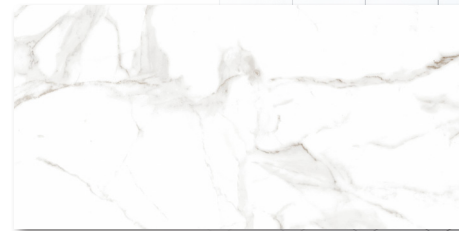

FIELD TILE

Calacatta