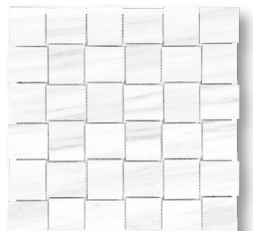

FIELD TILE

Calacatta

Volakis

Crema Marfil

Dolomite

Onyx

Statuario

2x2 Calacatta Basketweave Mosaic

2x2 Crema Marfil Basketweave Mosaic

2x2 Dolomite Basketweave Mosaic

2x2 Onyx Basketweave Mosaic

2x2 Statuario Basketweave Mosaic

2x2 Volakis Basketweave Mosaic

3" Hex Calacatta Hexagon Mosaic

3" Hex Crema Marfil Hexagon Mosaic

3" Hex Dolomite Hexagon Mosaic

3" Hex Onyx Hexagon Mosaic

3" Hex Statuario Hexagon Mosaic

3" Hex Volakis Hexagon Mosaic

Shown: Calacatta 12x24 Matte

SPECIFICATIONS

Application	Floor & Wall
Visual	Marble
Type	Rectified Porcelain
Slip Resistant	No
PEI Rating	3 (Polished), 4 (Matte)
Frost Resistant	Yes
Shade Variation	Slight/Medium
Screens/Faces	12x24 (12), 24x48 (6), 24x24 (8)