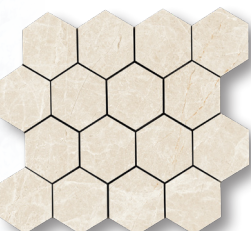

FIELD TILE

Calacatta

Volakis

Crema Marfil

Dolomite

Onyx

Statuario

2x2 Calacatta Basketweave Mosaic

2x2 Crema Marfil Basketweave Mosaic

2x2 Dolomite Basketweave Mosaic

2x2 Onyx Basketweave Mosaic

2x2 Statuario Basketweave Mosaic

2x2 Volakis Basketweave Mosaic

3" Hex Calacatta Hexagon Mosaic

3" Hex Crema Marfil Hexagon Mosaic

3" Hex Dolomite Hexagon Mosaic

3" Hex Onyx Hexagon Mosaic

3" Hex Statuario Hexagon Mosaic

3" Hex Volakis Hexagon Mosaic

Shown: Calacatta 12x24 Matte

SPECIFICATIONS

Application	Floor & Wall
Visual	Marble
Type	Rectified Porcelain
Slip Resistant	No
PEI Rating	3 (Polished), 4 (Matte)
Frost Resistant	Yes
Shade Variation	Slight/Medium
Screens/Faces	12x24 (12), 24x48 (6), 24x24 (8)