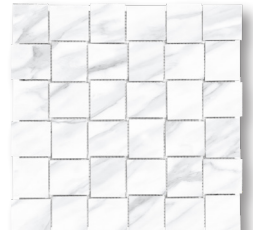

2x2 Crema Marfil Basketweave Mosaic

2x2 Dolomite Basketweave Mosaic

2x2 Onyx Basketweave Mosaic

2x2 Statuario Basketweave Mosaic

2x2 Volakis Basketweave Mosaic

3" Hex Calacatta Hexagon Mosaic

3" Hex Crema Marfil Hexagon Mosaic

3" Hex Dolomite Hexagon Mosaic

3" Hex Onyx Hexagon Mosaic

3" Hex Statuario Hexagon Mosaic

3" Hex Volakis Hexagon Mosaic

Shown: Calacatta 12x24 Matte

SPECIFICATIONS

Application	Floor & Wall
Visual	Marble
Type	Rectified Porcelain
Slip Resistant	No
PEI Rating	3 (Polished), 4 (Matte)
Frost Resistant	Yes
Shade Variation	Slight/Medium
Screens/Faces	12x24 (12), 24x48 (6), 24x24 (8)