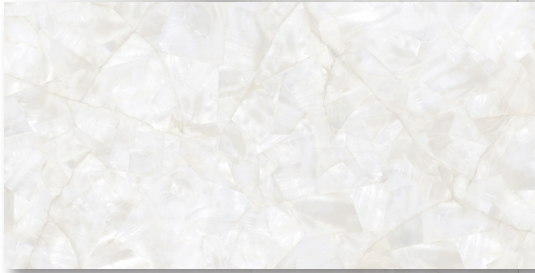

# MOTHER OF PEARL

RECTIFIED

## FIELD TILE

Ivory

Silver

Ivory

Ivory

Silver

Silver

Shown: Ivory 12x24 Polished

## SPECIFICATIONS

Application	Floor & Wall
Visual	Mother of Pearl
Type	Rectified Porcelain
PEI Rating	3 (polished), 4 (matte)
Frost Resistant	Yes
Shade Variation	Moderate/High
Screens/Faces	12x24 (24), 24x48 (6)