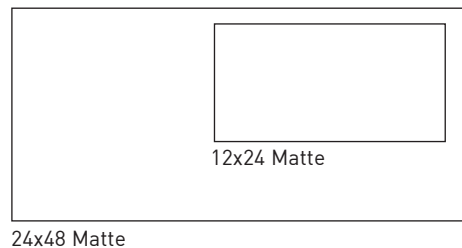

TITANIUM

RECTIFIED

FIELD TILE

Carbon Grey

Icerock

Sandstone

Silver Shadow

Shown: Carbon Grey 24x48, 12x24, 3" Hex Mosaic

SPECIFICATIONS

Application	Floor & Wall
Visual	Marble
Type	Rectified Porcelain
Slip Resistant	Yes
PEI Rating	4
Frost Resistant	Yes
Shade Variation	Moderate/High
Screens/Faces	7

SIZES

3" Hex Mosaic Matte
12x12 sheet