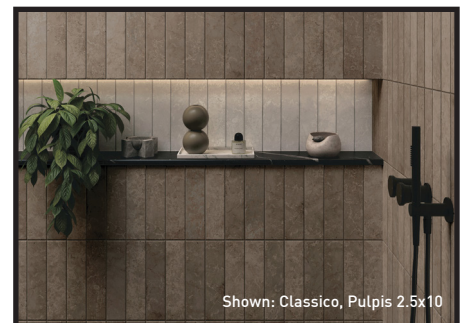

FIELD TILE

Bardiglio

Botticino

Carrara

Nero

Pulpis

Verde

Shown: Nero, Carrara 10x10

V2

Made in Italy

SIZES

10x10 Matte

2.5x10 Matte

Shown: Classico, Pulpis 2.5x10

Note: Refer to the Terms & Definitions page on Installation Guidelines & Standards for Grout Joint Sizes.